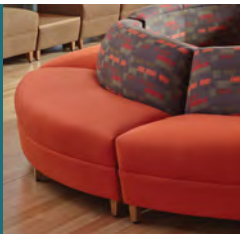

Lounge Seating

HPFi

Accompany