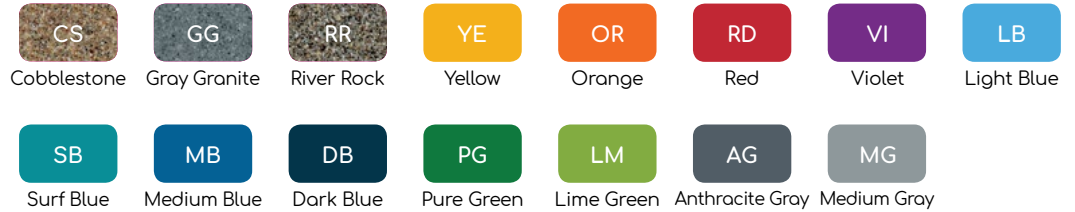

Moon Chair

Price	Length	Width	Height	Weight (lbs.)	Part #	Color Code	Weight Cap Option	QuickShip
$930	35"	33"	25.25"	32	22102BX	— —	Yes	No

Seat Height = 13.25"