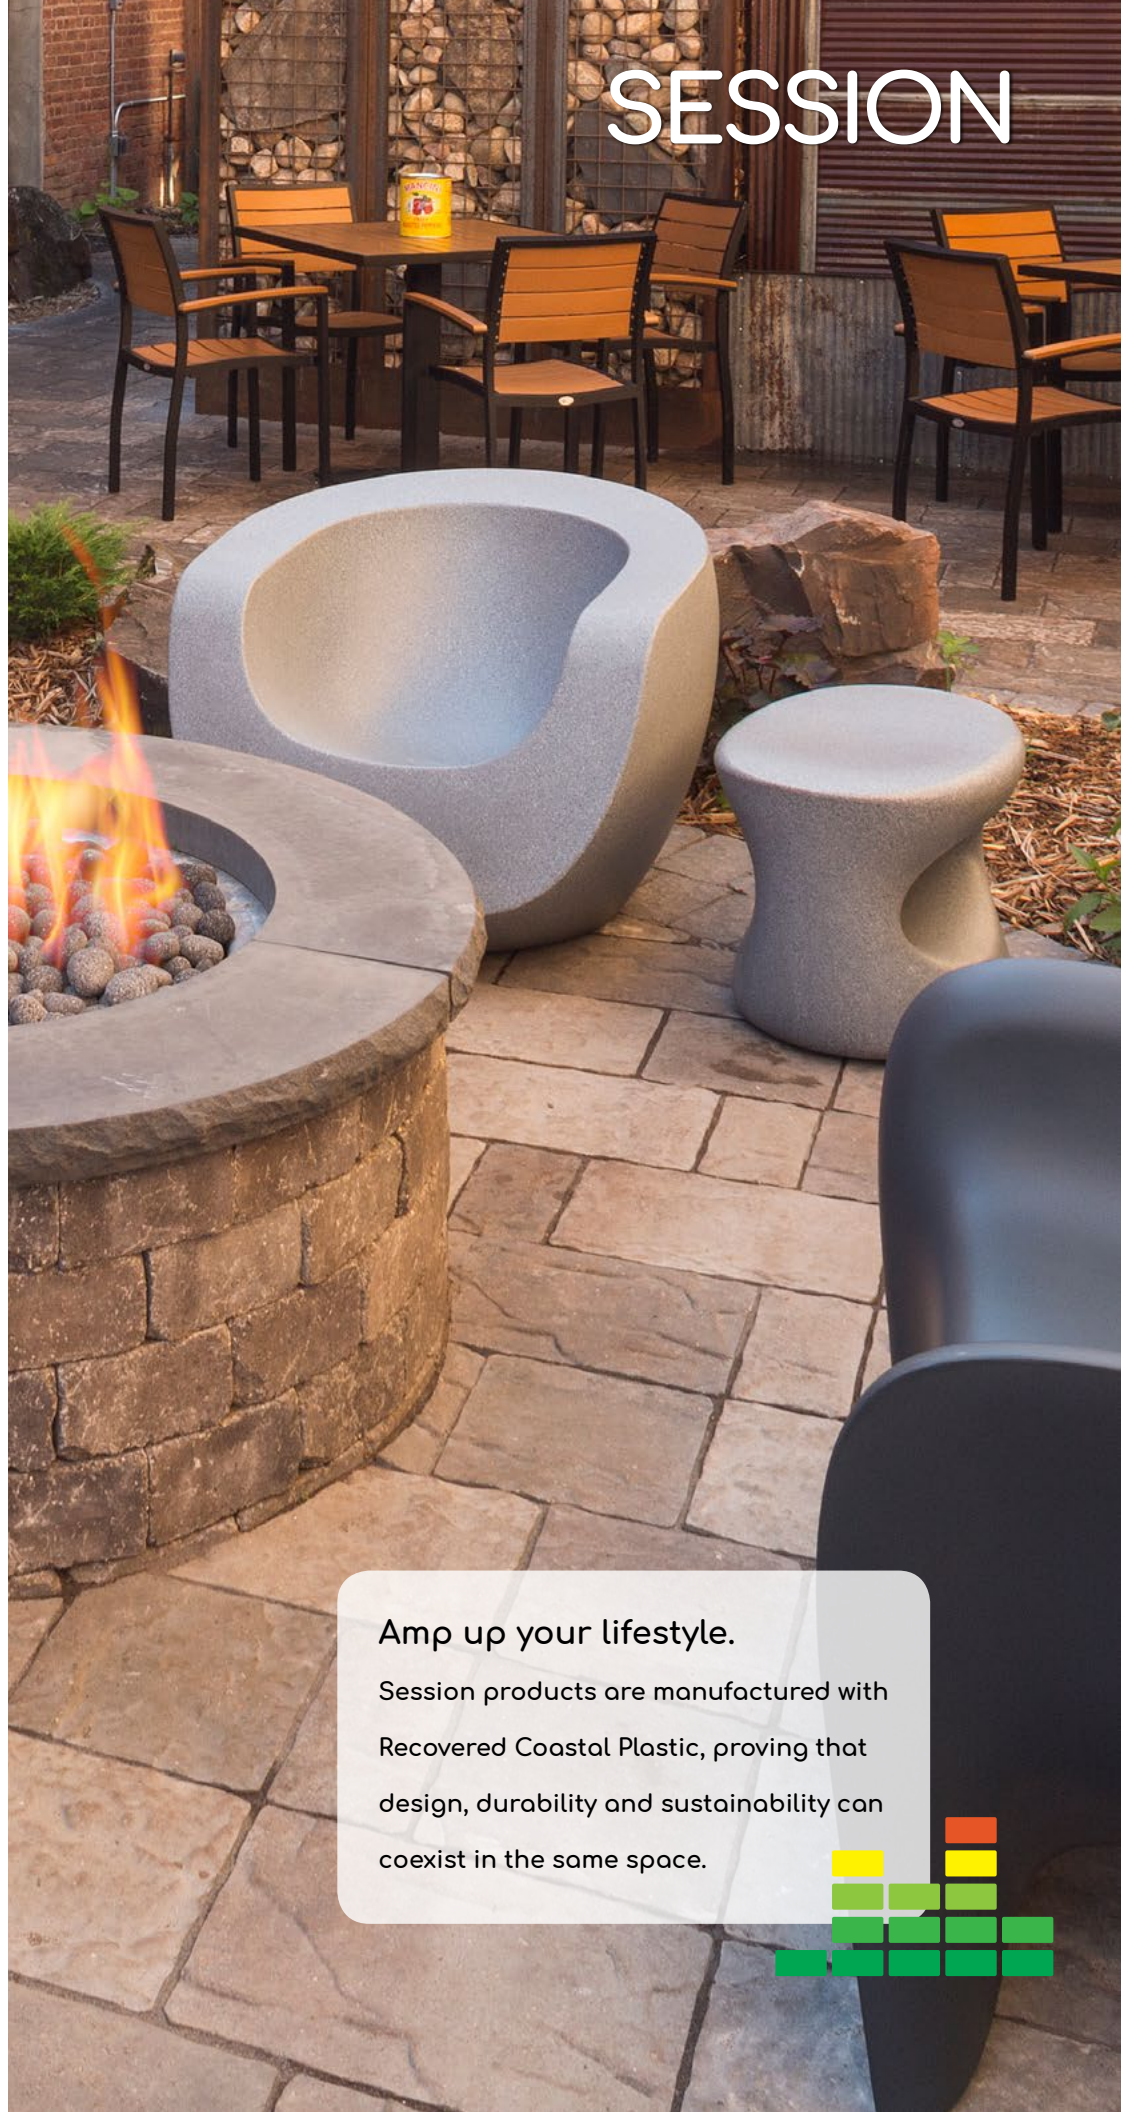

SESSION

RECOVERED COASTAL PLASTIC

Tenjam is possibly the world's first manufacturer to incorporate plastic marine debris into commercial quality furniture. We've proven that recovered coastal plastic material can be economically recovered, formulated and transformed into high performance, 100% recyclable furniture. Tenjam Session series products are also certified as low-emitting material that supports healthier indoor air quality, proving that great-looking furniture can be a sustainable choice, too.